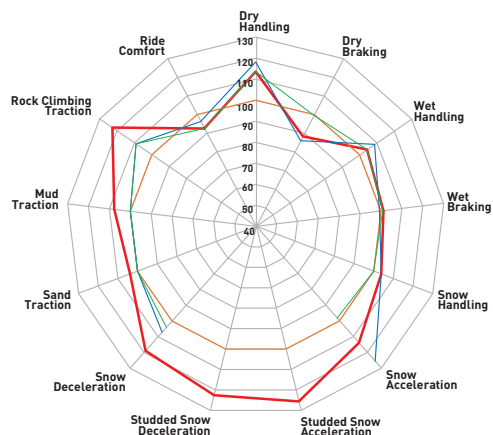

Built to tackle extreme terrain while maintaining the comfort and control of an all-terrain tire, the KLEVER R/T is engineered for 4x4 owners seeking performance both on and off the road. Its aggressive tread design and race-proven durability make it a versatile, high-performance choice for the most demanding conditions.

Key Features:

• Triple Threat Sidewall Construction

3-ply sidewall enhances puncture resistance and durability in off-road environments.

• All-Weather Compound

Optimized for year-round traction with superior wet performance and cold-weather reliability.

• High Sipe Density

Increases grip on wet and snowy roads while minimizing road noise for on-road comfort.

• Aggressive Sidewall Tread Blocks

Aid in off-road traction in mud, sand, and gravel; add protection against impacts and abrasions.

• Podium2Pavement™ Performance

Tested in competition and engineered for real-world off-road use.

• Pinned for Studs

Ready for winter stud installation to improve traction on ice and packed snow.

• Extreme Rim Protector

Shields bead area and wheel from trail hazards for added durability.

• Race-Proven Design

Validated through desert and short-course competition; the same tires used by professional racers are available to consumers.

• Visual Styling Options

Available in stylized Raised Black Letters, with select sizes offered in Raised Red Letters to honor Kenda's racing heritage.

— Kenda KR601
— Competitor B
— Competitor C
— Competitor T