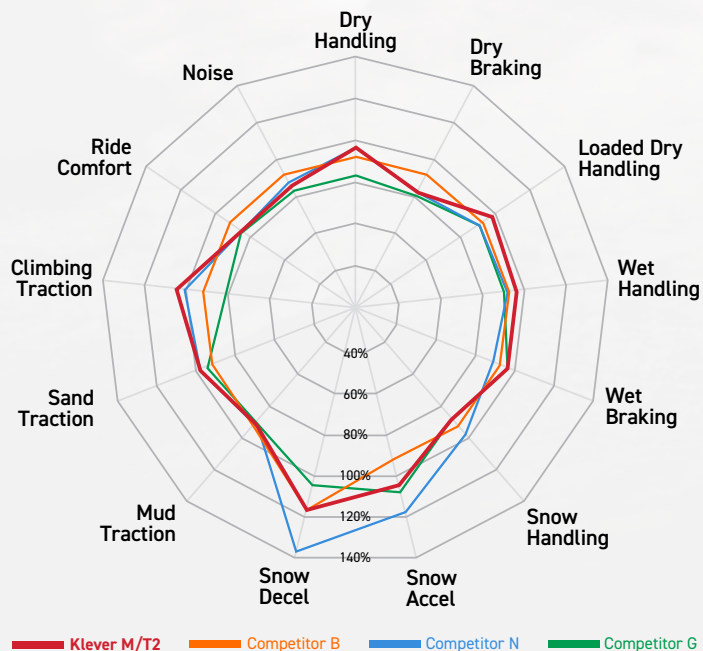

Klever M/T₂

KR629

30 initial sizes
Series: 85 - 60
& Flotation

Load Range: C, D, E, F
Rim Range: 15 - 22
Speed Rating: Q & R

The Kenda Klever M/T2 KR629 is our 2nd generation mud terrain tire designed for enthusiasts and consumers who desire maximum traction in off-road environments. The Klever M/T2 has over two years of design and extensive testing in diverse terrain to provide exceptional dispersion and grip in mud, sand and rocks while offering good wet & dry handling required by drivers on road.

All sizes of the Klever M/T2 offer our Klever Triple Threat 3-ply sidewall for exceptional durability. The optimized tread compound is formulated for chip and cut resistance and molded into a symmetric tread featuring Kenda's proprietary designed interlocking tread blocks for aggressive off-road performance. The patented tread design includes stone, debris and mud ejectors and scalloped shoulder blocks which blend with the new blockchain sidewall contours to enhance both grip and visual appeal.

Kenda has verified its performance with professional testing and will compete with the same tires in short course off-road racing that consumers can buy, demonstrating race-proven performance against competitors with our Podium2Pavement™ tagline. In addition to stylized raised Black Letters, Kenda will offer select sizes in raised Red Letters honoring our winning race heritage.

Kenda Klever - designed for people who cut their own path!

- A-B tread pattern to minimize road noise
- Optimized void area for mud evacuation
- Interlocking tread pattern for optimized off-road forward and lateral traction
- Aggressive "blockchain sidewall" designed to protect against cuts, tears and abrasion
- Mud Diffuser allows mud to flow easily out of the pattern
- Stone Ejectors remove rocks and mud from the pattern
- Strong rim protect bar